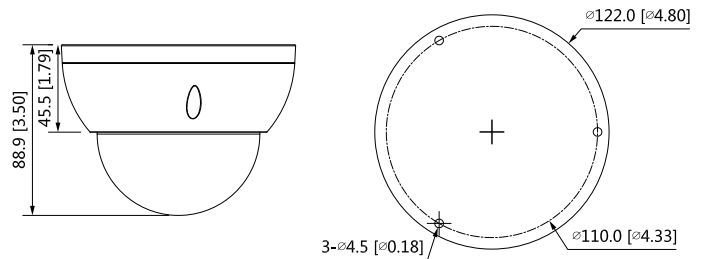

Dimensions (mm[inch])

Accessories

Optional: