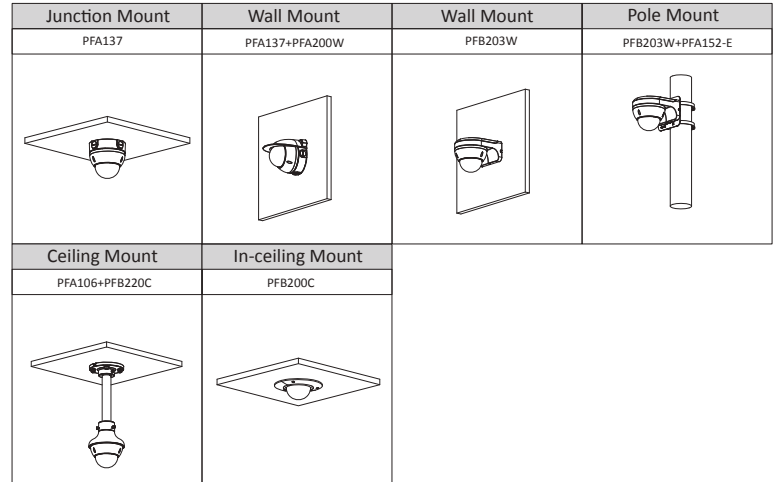

Structure

Casing	Metal
Dimensions	88.9 mm × Φ122 mm (3.5" × Φ4.8")
Net Weight	0.46 kg (1.0 lb)
Gross Weight	0.64 kg (1.4 lb)

PFM900-E  
Integrated Mount  
tester

PFM114  
TLC SD card

Ordering Information

Type	Part Number	Description
4MP Camera	DH-IPC-HDBW1431RP-ZS-S4	4MP Entry IR Vari-focal Dome Network Camera,PAL
	DH-IPC-HDBW1431RN-ZS-S4	4MP Entry IR Vari-focal Dome Network Camera,NTSC
Accessories (optional)	PFA137	Junction Box
	PFA200W	Rain Shade
	PFB203W	Wall Mount
	PFA152-E	Pole Mount
	PFA106	Mount Adapter
	PFB220C	Ceiling Mount
	PFB200C	In-ceiling Mount
	PFM321D	DC12V1A Power Adapter
	LR1002-1ET/1EC	Single-port Long Reach Ethernet over Coax Extender
	PFM900-E	Integrated Mount Tester
	PFM114	TLC SD Card